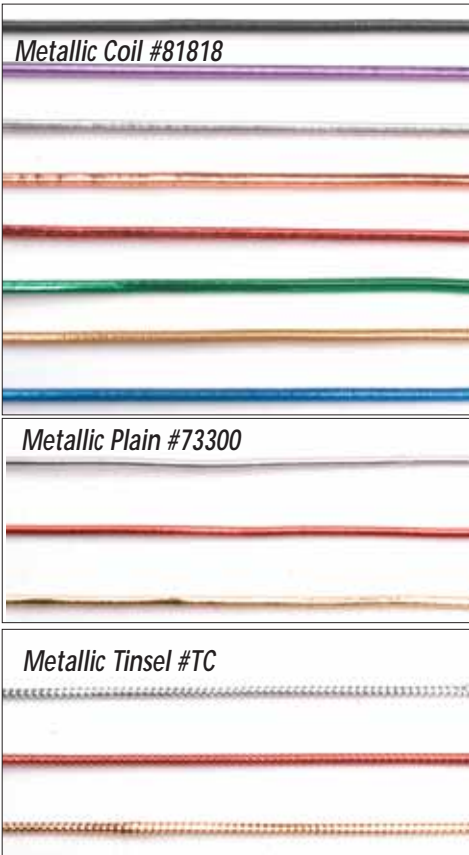

## Metallic Non-Elastic Tinsel Cord Order #TC-★ @ \$11.25 each

- 100 yards per roll
- Colors: Red (13), Gold(15), Silver (20).

## Metallic Elastic Plain Cord Order # 73300-★ @ \$11.93 each

- 50 yards per roll
- Colors: Red (13), Gold (15), Silver (20), Emerald (22).

## Cleopatra Metallic Braid Cord Order #8200115 @ \$10.43 each

- 25 yards per roll
- Color: Gold/Red/Green/Blue Braid

- Tulle Colors: White (4), Black (3), Red (6), Royal Blue (38), Teal (105), Purple (108), Rosette (362), Paris Pink (363), Kelly Green (138), Mint (42), Lemon (178), Peach (18), Fuschia (10), Wine (241), Ivory (61), Gold (1), Pansy (99), Emerald Green (13), Light Blue (30),