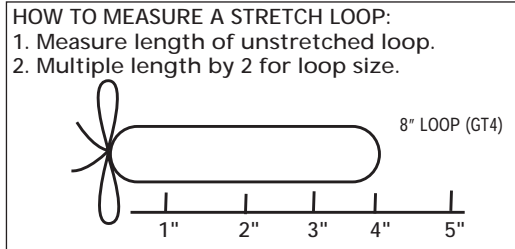

94 Stretch Loops, Cords and Tulle

Metallic Stretch Loops with Pre-Tied Bows

- Stock Metallic Colors: Gold (1), Silver (2)
- Other colors available on custom order
- Order in multiples of 1,000

Order No	Loop Size	Cut Size	Price per 1,000
GT3-★	6"	13"	$60
GT4-★	8"	14"	$48
GT5-★	10"	18"	$57
GT8-★	16"	25"	$72
GT10-★	19"	28"	$78
GT11-★	22"	32"	$83
GT14-★	28"	40"	$123

★ Specify color number when ordering.

Metallic Non-Elastic Tinsel Cord Order #TC-★ @ $11.25 each

- 100 yards per roll
- Colors: Red (13), Gold(15), Silver (20).

Metallic Elastic Plain Cord Order # 73300-★ @ $11.93 each

- 50 yards per roll
- Colors: Red (13), Gold (15), Silver (20), Emerald (22).

Metallic Elastic Coil Cord Order #81818-★ @ $8.25 each

- 1/8" x 25 yard rolls.
- Colors: Purple (9), Royal (12), Red (13), Gold (15), Copper (17), Silver (20), Emerald (22), Black (26).

Cleopatra Metallic Braid Cord Order #8200115 @ $10.43 each

- 25 yards per roll
- Color: Gold/Red/Green/Blue Braid

Metallic Link Non-Elastic Cord Order #LC-★ @ $17.93 each

- 1/4" x 20 yard rolls
- Colors: Gold (15), Silver (20).

Tulle is an amazing eye-catching fabric for gift wrapping and display.

Simply cut Tulle to length and wrap around the package. It's fast and easy to tie a beautiful bow. Anyone can do amazing things with TULLE!

- Tulle Colors: White (4), Black (3), Red (6), Royal Blue (38), Teal (105), Purple (108), Rosette (362), Paris Pink (363), Kelly Green (138), Mint (42), Lemon (178), Peach (18), Fuschia (10), Wine (241), Ivory (61), Gold (1), Pansy (99), Emerald Green (13), Light Blue (30),

Order No.	Tulle Width	Spool Length	Price Per Spool
TULLE-★	6 inches	25 yards	$ 4.43

★ Specify color and design numbers when ordering