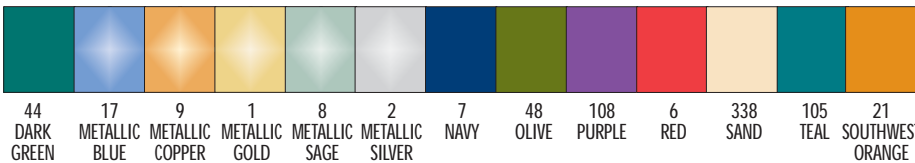

8 Shades of Success Coordinated Gift Packaging

'CHAMELEON' COORDINATED PACKAGING

- Lime Green Matte Tint on White Shopping Bags
- Lime Green Matte Tint on White 2 Piece Lock Corner Gift Boxes
- Lime Green Matte Tint on White 2 Piece Premier Gift Boxes
- Lime Green Matte Tint on White Gable Boxes
- Lime Green Matte Tint on White Puff Pouch

When a Box Color is not a Stock Color item, order it as a Standard Color item

Stock and Standard Box Colors for most items on pages 9 - 18

13 Gloss Colors on White

7 Matte Colors on White

17 Matte Colors on Kraft

HOW TO ORDER "SHADES OF SUCCESS" COORDINATED PACKAGING

Pages 4-5:

Paper Shopping Bags. 8 sizes, 61 stock colors

Pages 6-7:

Rope Handle Eurototes. 8 sizes, 25 stock colors
Order in multiples of carton packing

Pages 8-18:

Giftware, Candle, Apparel, Accessory, Candy, Bottle, Bakery, Gable Boxes

**HUNDREDS OF STOCK SIZES,
37 STOCK AND STANDARD COLORS**

- Order stock colors in multiples of carton packings
- **Look carefully**, each box style has different Stock Colors
- Order non stock standard colors in multiples of 500, 1,000, 2,500 - Each box style has different minimums