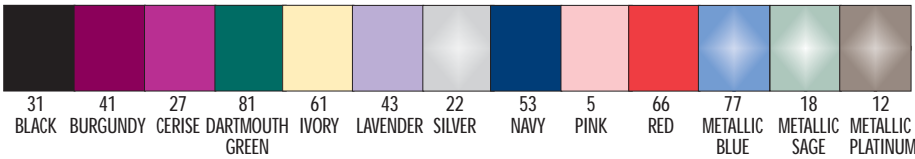

8 Shades of Success Coordinated Gift Packaging

'CHAMELEON' COORDINATED PACKAGING

- Lime Green Matte Tint on White Shopping Bags
- Lime Green Matte Tint on White 2 Piece Lock Corner Gift Boxes
- Lime Green Matte Tint on White 2 Piece Premier Gift Boxes
- Lime Green Matte Tint on White Gable Boxes
- Lime Green Matte Tint on White Puff Pouch

When a Box Color is not a Stock Color item, order it as a Standard Color item

Stock and Standard Box Colors for most items on pages 9 - 18

13 Gloss Colors on White

7 Matte Colors on White

17 Matte Colors on Kraft

HOW TO ORDER "SHADES OF SUCCESS" COORDINATED PACKAGING

Pages 4-5:

Paper Shopping Bags. 8 sizes, 61 stock colors

Pages 6-7:

Rope Handle Eurototes. 8 sizes, 25 stock colors
Order in multiples of carton packing

Pages 8-18:

Giftware, Candle, Apparel, Accessory, Candy, Bottle, Bakery, Gable Boxes

**HUNDREDS OF STOCK SIZES,
37 STOCK AND STANDARD COLORS**

- Order stock colors in multiples of carton packings
- **Look carefully**, each box style has different Stock Colors
- Order non stock standard colors in multiples of 500, 1,000, 2,500 - Each box style has different minimums