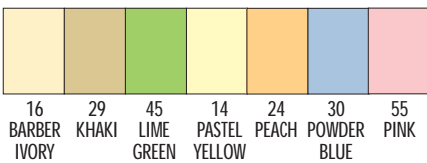

8 Shades of Success Coordinated Gift Packaging

'CHAMELEON' COORDINATED PACKAGING

- Lime Green Matte Tint on White Shopping Bags
- Lime Green Matte Tint on White 2 Piece Lock Corner Gift Boxes
- Lime Green Matte Tint on White 2 Piece Premier Gift Boxes
- Lime Green Matte Tint on White Gable Boxes
- Lime Green Matte Tint on White Puff Pouch

When a Box Color is not a Stock Color item, order it as a Standard Color item

Stock and Standard Box Colors for most items on pages 9 - 18

13 Gloss Colors on White

7 Matte Colors on White

17 Matte Colors on Kraft

HOW TO ORDER "SHADES OF SUCCESS" COORDINATED PACKAGING

Pages 4-5:

Paper Shopping Bags. 8 sizes, 61 stock colors

Pages 6-7:

Rope Handle Eurototes. 8 sizes, 25 stock colors
Order in multiples of carton packing

Pages 8-18:

Giftware, Candle, Apparel, Accessory, Candy, Bottle, Bakery, Gable Boxes

**HUNDREDS OF STOCK SIZES,
37 STOCK AND STANDARD COLORS**

- Order stock colors in multiples of carton packings
- **Look carefully**, each box style has different Stock Colors
- Order non stock standard colors in multiples of 500, 1,000, 2,500 - Each box style has different minimums