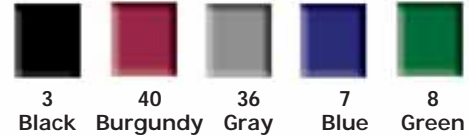

The Adams Collection

is available in these fashionable colors.