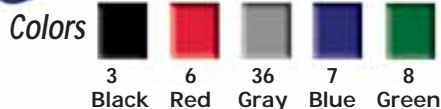

**The Van Buren Collection**

Elegant velour metal boxes with individual 2 piece set up packers included.

- Colors: Black (3), Blue (7), Gray (36), Burgundy (40).

Order No.	Description	Size	Price Each	Packing
(A) VBR1-★	Ring	1 x 1 7/8 x 1 3/8	\$1.56	24
(B) VBR2-★	Large Ring	2 3/8 x 2 x 1 1/2	\$1.74	24
(C) VBDR-★	Double Ring	3 x 2 1/4 x 1 1/2	\$2.06	12
(D) VBE1-★	Flap Earring	1 7/8 x 2 1/8 x 1 1/2	\$1.61	24
(E) VBDE1-★	Drop Earring	1 7/8 x 2 1/8 x 1 1/2	\$1.61	24
(F) VBDE2-★	Lg. Drop Earring	2 1/4 x 3 x 1 3/8	\$2.06	12
(G) VBE2-★	Lg. Flap Earring	2 1/4 x 3 x 1 3/8	\$2.06	12
(H) VBP2-★	Pendant	2 1/4 x 3 x 1 3/8	\$2.06	12
(I) VBCU-★	Cuff Link	3 x 2 1/4 x 1 3/8	\$2.06	12
(J) VBP-★	Large Pendant	2 7/8 x 3 3/4 x 1 1/4	\$2.38	12
(K) VBTE-★	Earring Tree	2 5/8 x 2 5/8 x 1 3/4	\$2.15	12
(L) VBBR-★	Bracelet	8 x 2 x 1	\$3.42	6
(M) VBANK-★	Necklace	4 3/8 x 7 x 1	\$5.37	6

★ Specify color number when ordering.

*The Van Buren Collection*  
Elegant Velour covered metal boxes.

**IMPRINTING for BOXES**

Hot leaf stamp boxes inside cover pads

- Add \$6.00 for each box size
- One time plate charge. \$170.00 and up.

Quantity	Price
144	\$30
288	\$38
432	\$45
576	\$53
720	\$60
864	\$68
1,000	\$75/M
2,500	\$60/M

**The Garfield Collection**

The very best quality metal boxes wrapped with plush Velveteen fabric.

**The Garfield Collection**

Finest quality metal boxes wrapped in plush Velveteen fabric with individual 2 piece set up packers included.

Available with or without Gold Rim

- Colors: Black (3), Red (6), Blue (7), Green (8), Light Gray (36).