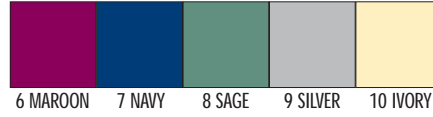

Rigid Paper Set Up Boxes 101

Cotton Filled Jewelry Boxes

Filled with non-tarnishing cotton with a wide range of colors and designs to coordinate with gift and apparel boxes and shopping bags. See pages 4 - 6.

Order No.	Approx. Size	Price Each Colors	Price Each Designs	Packing
CF21-★	2½ x 1¾ x 1	42¢	53¢	100
CF32-★	3½ x 2½ x 1	48¢	60¢	100
CF33-★	3½ x 3½ x 1	57¢	72¢	100
CF33D-★	3½ x 3½ x 1½	63¢	80¢	100
CF53-★	5½ x 3½ x 1	66¢	83¢	100
CF75-★	7 x 5 x 1	\$1.11	\$1.40	50
CF82A-★	8 x 2 x 1	63¢	80¢	100

★Specify color number when ordering

Stock Gloss Colors

Stock Textured Kraft Colors

Stock Matte Colors

Stock Metallic Kraft Colors

Cotton Filled Jewelry Boxes

The Taft Collection

Unique decorative floral cardboard boxes.
• Packed in assorted color selection only.