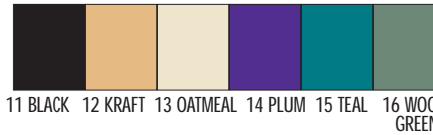

Rigid Paper Set Up Boxes 101

Cotton Filled Jewelry Boxes

Filled with non-tarnishing cotton with a wide range of colors and designs to coordinate with gift and apparel boxes and shopping bags. See pages 4 - 6.

Order No.	Approx. Size	Price Each Colors	Price Each Designs	Packing
CF21-★	2½ x 1¾ x 1	42¢	53¢	100
CF32-★	3½ x 2½ x 1	48¢	60¢	100
CF33-★	3½ x 3½ x 1	57¢	72¢	100
CF33D-★	3½ x 3½ x 1½	63¢	80¢	100
CF53-★	5½ x 3½ x 1	66¢	83¢	100
CF75-★	7 x 5 x 1	\$1.11	\$1.40	50
CF82A-★	8 x 2 x 1	63¢	80¢	100

★Specify color number when ordering

Stock Gloss Colors

Stock Textured Kraft Colors

Stock Matte Colors

Stock Metallic Kraft Colors

Cotton Filled Jewelry Boxes

The Taft Collection

Unique decorative floral cardboard boxes.
• Packed in assorted color selection only.