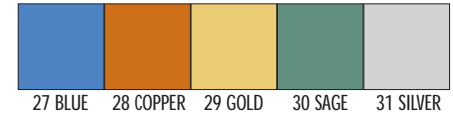

Order No.	Approx. Size	Price Each Colors	Price Each Designs	Packing
CF21-★	2½ x 1¾ x 1	42¢	53¢	100
CF32-★	3½ x 2½ x 1	48¢	60¢	100
CF33-★	3½ x 3½ x 1	57¢	72¢	100
CF33D-★	3½ x 3½ x 1½	63¢	80¢	100
CF53-★	5½ x 3½ x 1	66¢	83¢	100
CF75-★	7 x 5 x 1	\$1.11	\$1.40	50
CF82A-★	8 x 2 x 1	63¢	80¢	100

★Specify color number when ordering

Stock Gloss Colors

Stock Textured Kraft Colors

Stock Matte Colors

Stock Metallic Kraft Colors

Cotton Filled Jewelry Boxes

The Taft Collection

Unique decorative floral cardboard boxes.
• Packed in assorted color selection only.

Order No.	Description	Approx. Size	Price Each	Carton Pack
(A) TAR	Ring	1⅞ x 1½ x 1⅞	75¢	72
(B) TAER	Earring	2 x 1¾ x 7⁄8	71¢	96
(C) TAET	Ear Tree	2⅜ x 2⅜ x ¾	\$1.02	72
(D) TAP	Pendant	2½ x 2⅞ x ¾	\$1.02	72
(E) TABR	Bracelet	7⅞ x 1⅝ x 7⁄8	\$1.17	72
(F) TABG	Bangle	3½ x 3½ x 1	\$1.17	72
(G) TANK	Necklace	5 x 7⅞ x 1⅜	\$2.45	16