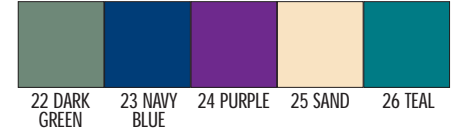

Order No.	Approx. Size	Price Each Colors	Price Each Designs	Packing
CF21-★	2½ x 1¾ x 1	42¢	53¢	100
CF32-★	3½ x 2½ x 1	48¢	60¢	100
CF33-★	3½ x 3½ x 1	57¢	72¢	100
CF33D-★	3½ x 3½ x 1½	63¢	80¢	100
CF53-★	5½ x 3½ x 1	66¢	83¢	100
CF75-★	7 x 5 x 1	\$1.11	\$1.40	50
CF82A-★	8 x 2 x 1	63¢	80¢	100

★Specify color number when ordering

Stock Gloss Colors

Stock Textured Kraft Colors

Stock Matte Colors

Stock Metallic Kraft Colors

Cotton Filled Jewelry Boxes

The Taft Collection

Unique decorative floral cardboard boxes.
• Packed in assorted color selection only.

Order No.	Description	Approx. Size	Price Each	Carton Pack
(A) TAR	Ring	1⅞ x 1½ x 1⅞	75¢	72
(B) TAER	Earring	2 x 1¾ x 7⁄8	71¢	96
(C) TAET	Ear Tree	2⅜ x 2⅜ x ¾	\$1.02	72
(D) TAP	Pendant	2½ x 2⅞ x ¾	\$1.02	72
(E) TABR	Bracelet	7⅞ x 1⅝ x 7⁄8	\$1.17	72
(F) TABG	Bangle	3½ x 3½ x 1	\$1.17	72
(G) TANK	Necklace	5 x 7⅞ x 1⅜	\$2.45	16