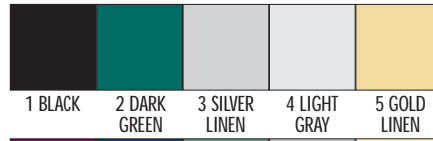

Rigid Paper Set Up Boxes 101

Cotton Filled Jewelry Boxes

Filled with non-tarnishing cotton with a wide range of colors and designs to coordinate with gift and apparel boxes and shopping bags. See pages 4 - 6.

Order No.	Approx. Size	Price Each Colors	Price Each Designs	Packing
CF21-★	2½ x 1¾ x 1	42¢	53¢	100
CF32-★	3½ x 2½ x 1	48¢	60¢	100
CF33-★	3½ x 3½ x 1	57¢	72¢	100
CF33D-★	3½ x 3½ x 1½	63¢	80¢	100
CF53-★	5½ x 3½ x 1	66¢	83¢	100
CF75-★	7 x 5 x 1	\$1.11	\$1.40	50
CF82A-★	8 x 2 x 1	63¢	80¢	100

★Specify color number when ordering

Stock Gloss Colors

Stock Textured Kraft Colors

Stock Matte Colors

Stock Metallic Kraft Colors

Cotton Filled Jewelry Boxes

The Taft Collection

Unique decorative floral cardboard boxes.
• Packed in assorted color selection only.