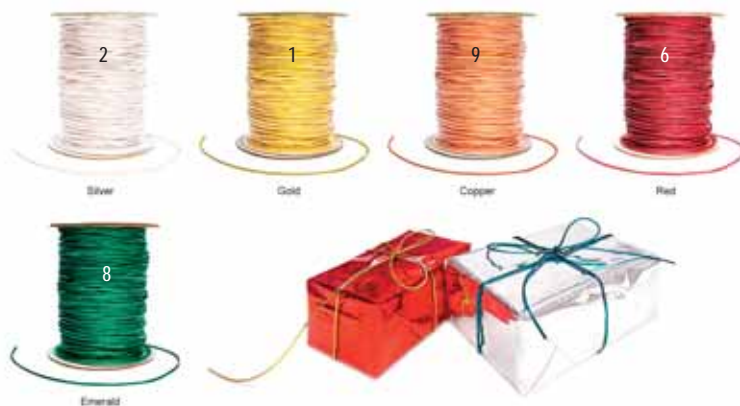

★ Specify color number when ordering

**Matte Elastic Cord**

- Stock Colors: White (1), Black (2), Red (3), Royal (4), Green (5), Ivory (6), Brown (7).
- All stock rolls 100 yds, other putups on custom order

★ Specify color number when ordering

**Metallic Cord**

- Stock Colors: Gold (1), Silver (2)
- All stock rolls are 100 yards. Other lengths on custom order.

| Order No.  | Cord Width | Price Ea. |
|------------|------------|-----------|
| 66928-1-★  | 1/32"      | \$8.63    |
| 66929--3-★ | 1/16"      | \$10.50   |
| 66928-5-★  | 3/32"      | \$17.25   |
| 66928-5-★  | 1/8"       | \$19.50   |

★ Specify color number when ordering

**Rayon Twist Cord**

**Metallic Elastic Cord**

**Matte Elastic Cord**

**Satin Cord**