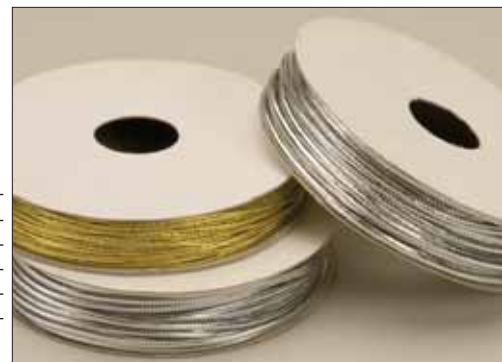

Order No.	Cord Width	Price Ea.
9154-2-★	1 mm	$11.25

★ Specify color number when ordering

Rayon Twist Cord

- Stock Colors: White (1), Black (2), Brown (3), Red (4), Royal (5), Purple (6), Hunter (7), Old Gold (8), Ivory (9),
- All stock rolls are 100 yards. Other lengths on custom order.

Order No.	Cord Width	Price Ea.
66937-1-★	1/32"	$13.88
66937-3-★	1/16"	$16.50
66937-5-★	3/32"	$27.00
66937-6-★	1/8"	$33.75

★ Specify color number when ordering

Metallic Elastic Cord

- Stock Colors: Gold (1), Silver (2), Red (6), Green (8), Copper (9)
- All stock rolls are 100 yards. Other lengths on custom order.

Order No.	Cord Width	Price Ea.
66920-1-★	1/32"	$10.50
66920-2-★	1 mm	$15.00
66920-3-★	1/16"	$13.50
66920-5-★	3/32"	$15.75

★ Specify color number when ordering

Matte Elastic Cord

- Stock Colors: White (1), Black (2), Red (3), Royal (4), Green (5), Ivory (6), Brown (7).
- All stock rolls 100 yds, other putups on custom order

Order No.	Cord Width	Price Each
66921-1-★	1/32"	$10.50
66921-2-★	1 mm	$15.00
66921-3-★	1/16"	$13.50
66921-5-★	3/32"	$15.75

★ Specify color number when ordering

Metallic Cord

- Stock Colors: Gold (1), Silver (2)
- All stock rolls are 100 yards. Other lengths on custom order.

Order No.	Cord Width	Price Ea.
66928-1-★	1/32"	$8.63
66929--3-★	1/16"	$10.50
66928-5-★	3/32"	$17.25
66928-5-★	1/8"	$19.50

★ Specify color number when ordering