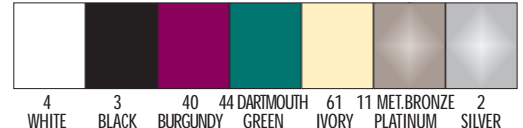

**HOW TO ORDER 2 PIECE PREMIER:**  
**Stock colors.** Multiple of carton packing.  
**Non Stock Standard colors.**  
 Call for pricing. See colors on page 8.  
 2,500 bases / covers assorted sizes.  
**Custom colors:** 2,500 bases or covers in assorted sizes. Call for pricing.

**Stock Colors Two Piece Premier Box**

**4 Stock Matte**

**Textured Kraft Colors**

**2 Stock Metallic Gloss Colors**

**7 Stock Gloss Colors**

Order No.	Approx. Size	Price Each					Carton Pack.
		Natural Kraft	White Gloss	Matte Kraft Colors	Gloss Colors	Gloss Metallic Colors	
F1181-★	11½ x 8½ x 2¼	\$1.32	\$1.41	\$1.41	\$1.95	N/A	100
F1592-★	15 x 9½ x 2	\$1.40	\$1.68	\$1.68	\$1.98	\$2.34	100
F17113-★	17 x 11 x 3	\$2.03	\$2.33	\$2.46	\$2.76	\$3.26	50
F19123-★	19 x 12 x 3	\$2.48	\$2.84	\$2.93	\$3.29	\$3.87	50
F1441-★	14 x 4½ x 1¼	\$1.14	\$1.25	\$1.46	\$1.68	N/A	100

★ Specify color number when ordering

**Custom Order 2 Piece Rigid Set-Up Apparel Boxes with White Interior**

- Pricing below is for White (4), Matte Chocolate (9), Matte Burgundy (40), or Gloss Dark Green (8).
- Custom colors at higher prices
- Minimum 500 per color/size
- Lead time for delivery is approximately 2 months
- All prices are net. No further discounts