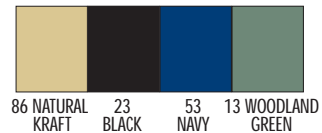

**Kenzie Kids Coordinated Packaging**

A unique combination of Southwest Orange Lids and White Bases with a splash of Hot Pink. Kid friendly and stylish packaging available with several sizes of Southwest Orange Paper Shoppers and various sizes of Premier Folding Set-Up Apparel Boxes. Hotstamped logo.

**HOW TO ORDER 2 PIECE PREMIER:**  
**Stock colors.** Multiple of carton packing.  
**Non Stock Standard colors.**  
 Call for pricing. See colors on page 8.  
 2,500 bases / covers assorted sizes.  
**Custom colors:** 2,500 bases or covers in assorted sizes. Call for pricing.

**Stock Colors Two Piece Premier Box**

**4 Stock Matte**

**Textured Kraft Colors**

**2 Stock Metallic Gloss Colors**

**7 Stock Gloss Colors**

Order No.	Approx. Size	Price Each					Carton Pack.
		Natural Kraft	White Gloss	Matte Kraft Colors	Gloss Colors	Gloss Metallic Colors	
F1181-★	11½ x 8½ x 2¼	\$1.32	\$1.41	\$1.41	\$1.95	N/A	100
F1592-★	15 x 9½ x 2	\$1.40	\$1.68	\$1.68	\$1.98	\$2.34	100
F17113-★	17 x 11 x 3	\$2.03	\$2.33	\$2.46	\$2.76	\$3.26	50
F19123-★	19 x 12 x 3	\$2.48	\$2.84	\$2.93	\$3.29	\$3.87	50
F1441-★	14 x 4½ x 1¼	\$1.14	\$1.25	\$1.46	\$1.68	N/A	100