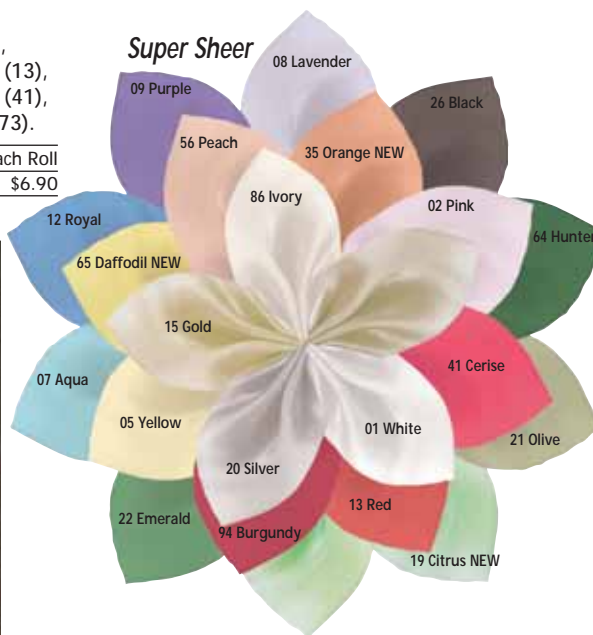

**Petite Sheer Ribbon**

100% finished sheer ribbon with a touch of glitter. Perfect size for smaller packages. Simply exquisite.

- Colors: White (1), Pink (2), Light Blue (3), Yellow (5), Lavender (8), Royal (12), Red (13), Gold (15), Silver (20), Black (26), Fuchsia (41), Navy (62), Forest (74), Ivory (86), Coral (73).

Order No.	Size	Price Each Roll
72501-★	1/4" x 50 yds.	\$6.90

★ Specify color number when ordering.

**Super Sheer Ribbon**

Larger width 100% sheer ribbon.

- Colors: White (1), Pink (2), Yellow (5), Aqua (7), Lavender (8), Purple (9), Royal (12), Red (13), Gold (15), Citrus (19), Silver (20), Olive (21), Emerald (22), Black (26), Orange (35), Cerise (41), Peach (56), Hunter (64), Daffodil (65), Ivory (86), Burgundy (94).

- Colors: White (1), Pink (2), Lavender (8), Purple (9), Royal (12), Red (13), Salmon (14), Gold (15), Silver (20), Black (26), Fashion Copper (37), Fuchsia (41), Plum (50), Navy (62), Hunter (64), Forest (74), Mauve (79), Champagne (90), Fern (97), Ivory (86), Burgundy (94), Chocolate (18).

- Colors: White (1), Ivory (2), Pink (5), Burgundy (10), Lavender (11), Red (12), Sage (17), Hunter Green (19), Lt. Blue (20), Navy Blue (22), Purple (26), Gold (27), Black (39), Silver (40), Chocolate (41)